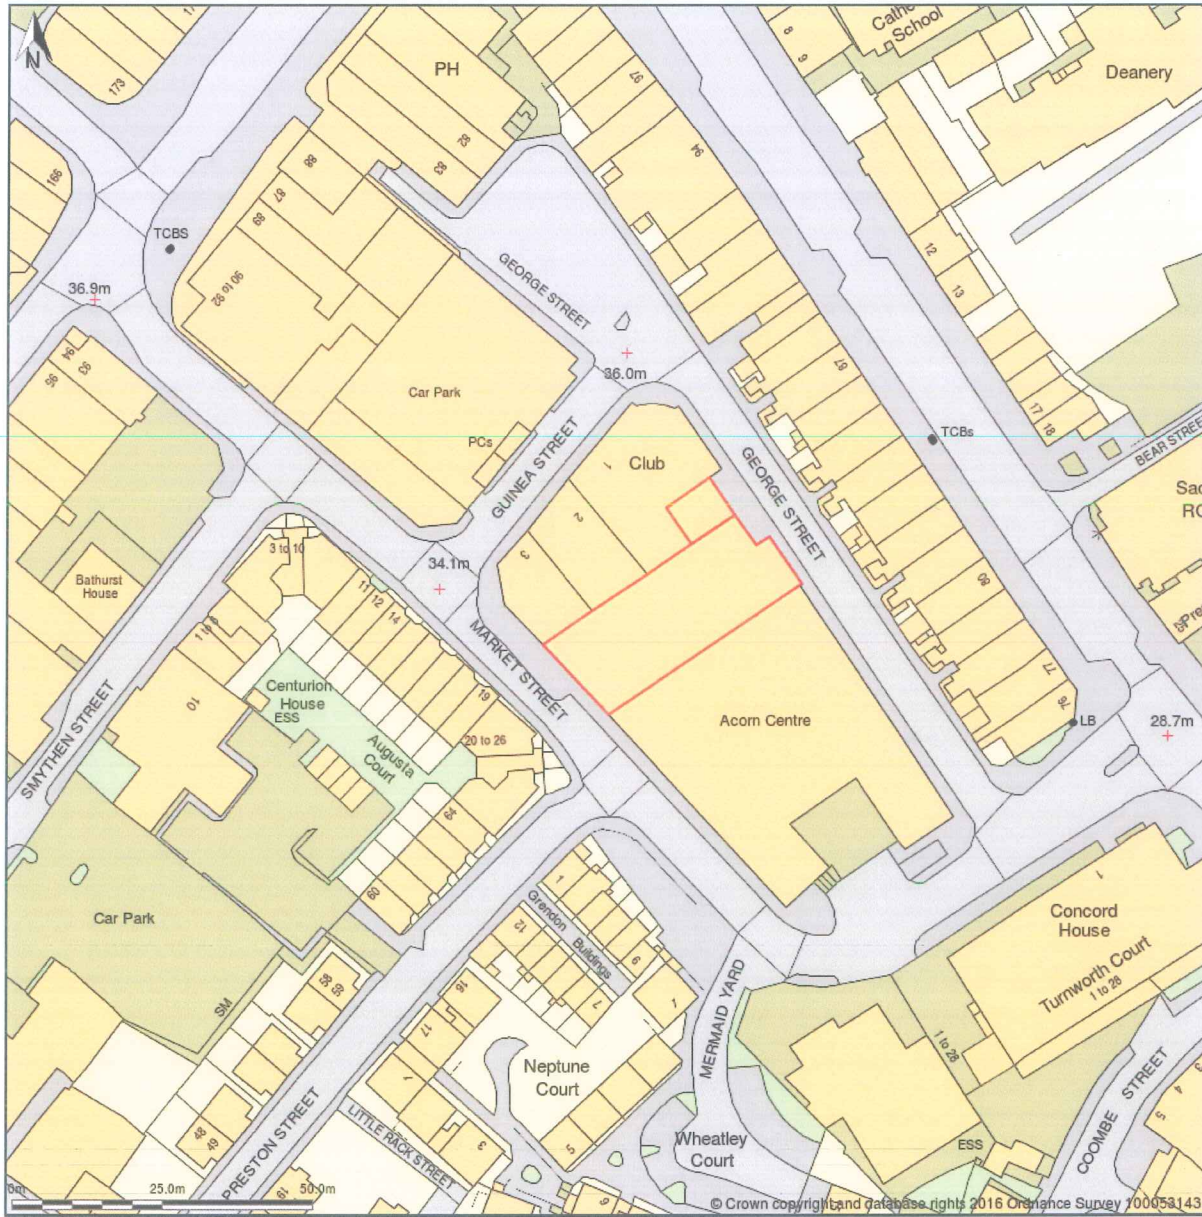

19 Market Street, Exeter, EX1 1BW

Site Plan shows area bounded by: 291830.89, 92320.13 292030.89, 92520.13 (at a scale of 1:1250) The representation of a road, track or path is no evidence of a right of way. The representation of features as lines is no evidence of a property boundary.

Produced on 1st Nov 2016 from the Ordnance Survey National Geographic Database and incorporating surveyed revision available at this date. Reproduction in whole or part is prohibited without the prior permission of Ordnance Survey. © Crown copyright 2016. Supplied by www.buyaplan.co.uk a licensed Ordnance Survey partner (100053143). Unique plan reference: #00169144-C1874C